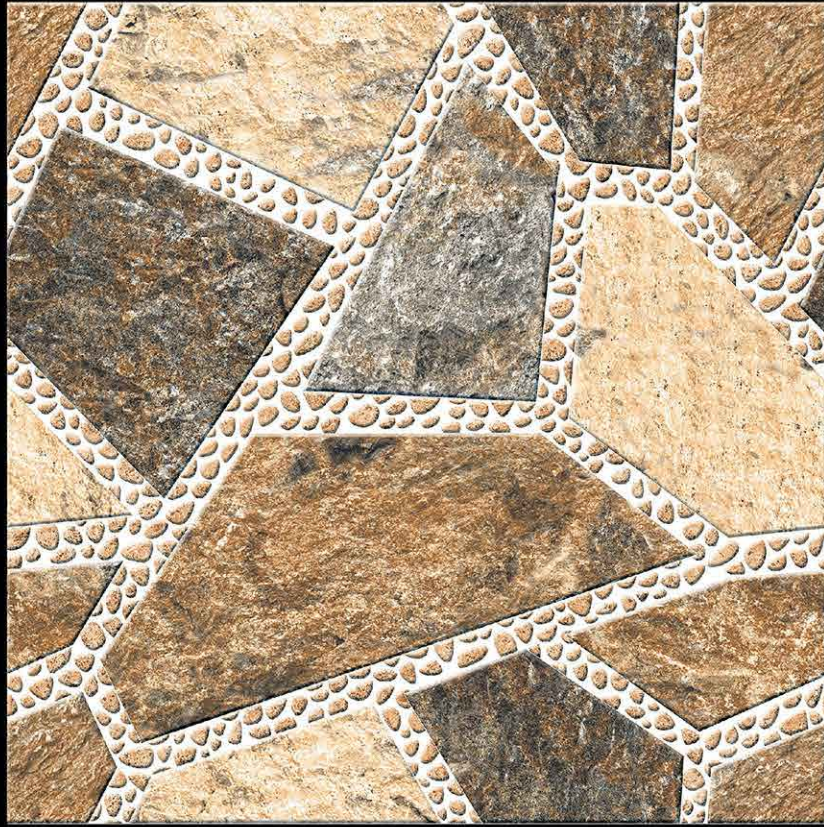

397mm X 397mm

PARKING TILES
HEAVY DUTY VITRIFIED TILE
12MM THICKNESS

PUNCH SERIES

16601

397mm X 397mm

PARKING TILES
HEAVY DUTY VITRIFIED TILE
12MM THICKNESS

PUNCH SERIES

16602