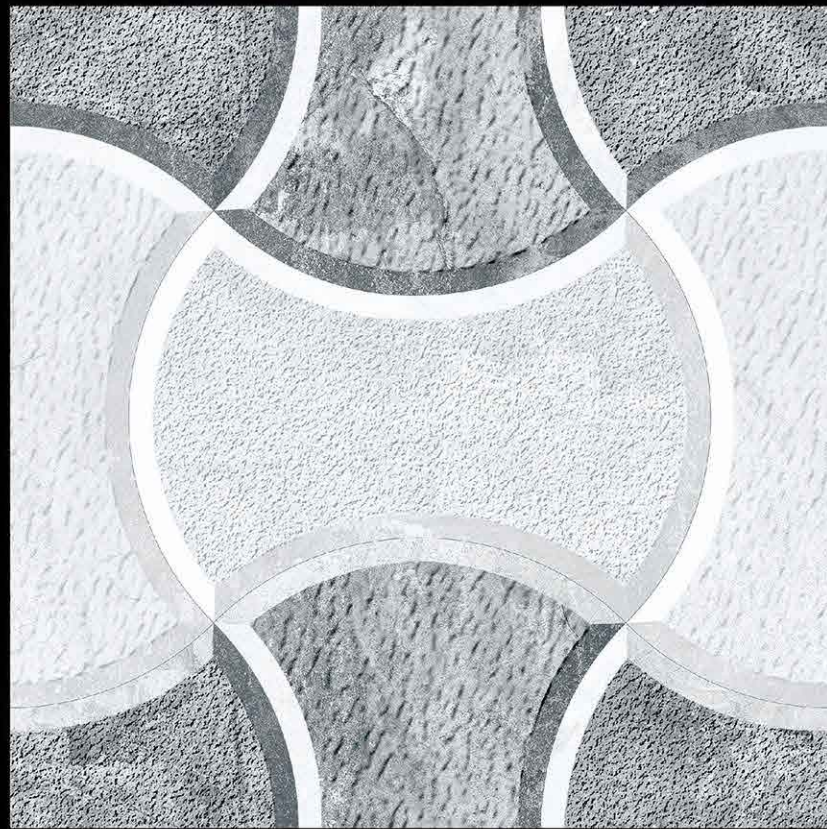

397mm X 397mm

PARKING TILES
HEAVY DUTY VITRIFIED TILE
12MM THICKNESS

PUNCH SERIES

16703

397mm X 397mm

PARKING TILES
HEAVY DUTY VITRIFIED TILE
12MM THICKNESS

PUNCH SERIES

16704