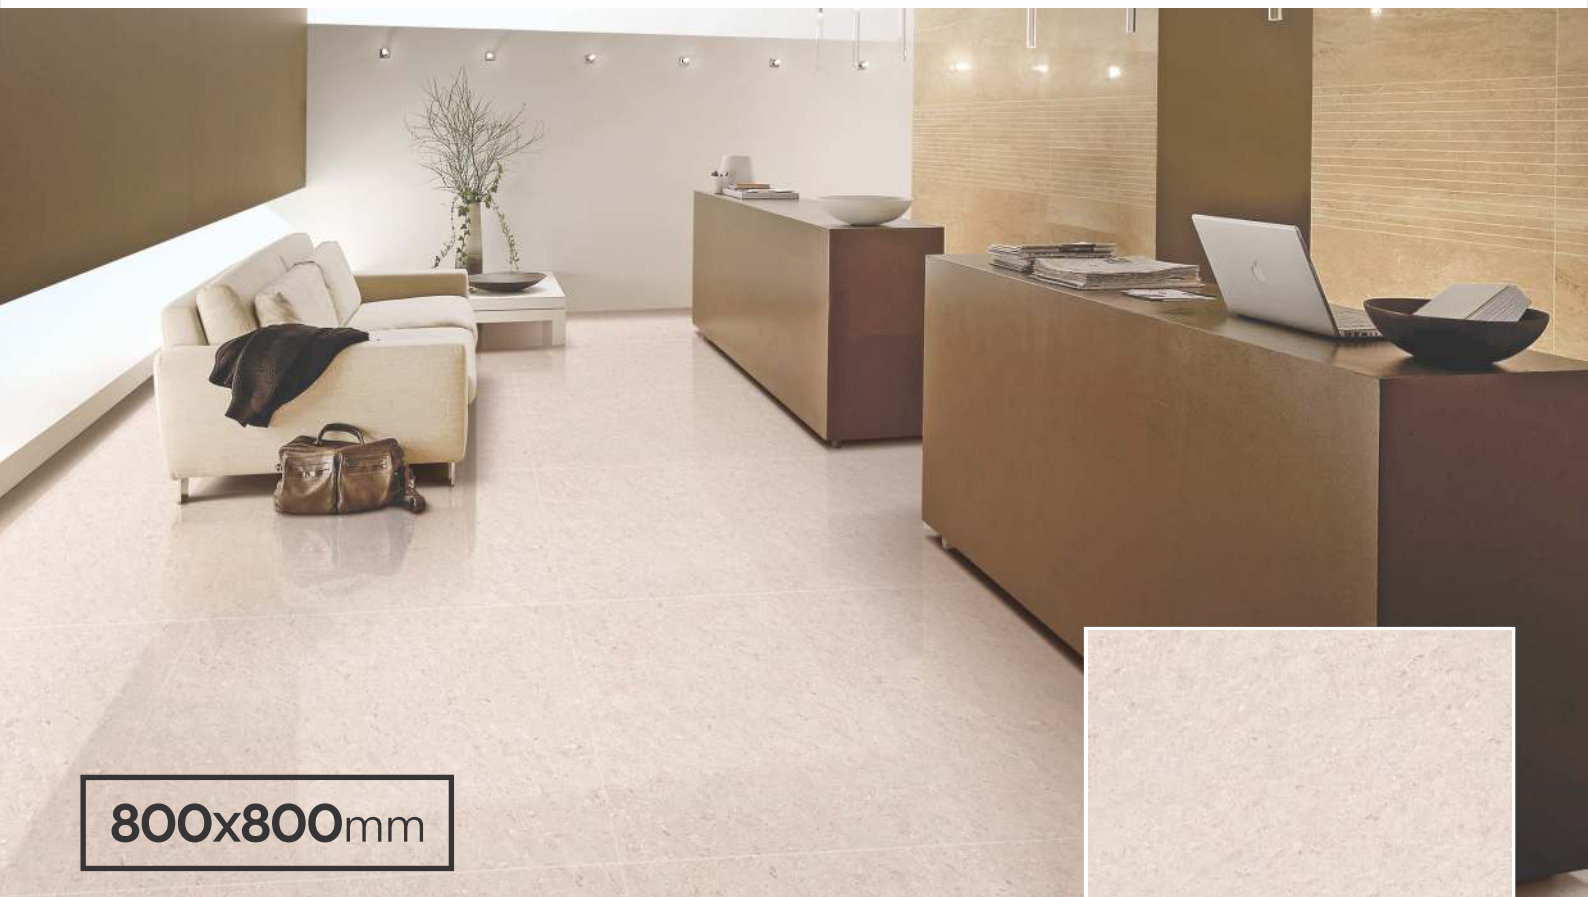

CLEARLY CONTEMPORARY

800x800mm

**7** DOUBLE  
CHARGE  
VITRIFIED TILES

PRECIO WHITE

DELIGHTFUL DINNING

800x800mm

**7** DOUBLE  
CHARGE  
VITRIFIED TILES

PRECIO BEIGE

TIMELESS SPLENDOR  
AND MAGNIFICENCE

800x800mm

**7** DOUBLE  
CHARGE  
VITRIFIED TILES

PRECIO PINK

TIMELESS SPLENDOR  
AND MAGNIFICENCE

800x800mm

**7** DOUBLE  
CHARGE  
VITRIFIED TILES

PRECIO ITALIAN

CHEERFUL KITCHEN CHARISMA

800x800mm

**7** DOUBLE  
CHARGE  
VITRIFIED TILES

PRECIO GRAPHITE

DIGNIFIED DISPLAY

800x800mm

**DOUBLE CHARGE**  
VITRIFIED TILES

PRECIO BLACK